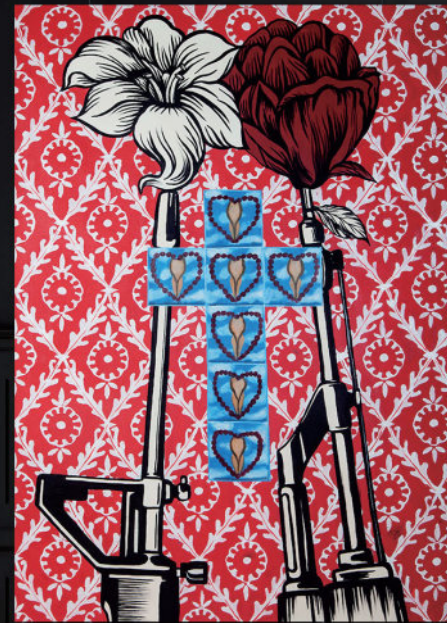

# PAINTING

**Painting #10**  
6213163010

Painting made of canvas  
and acrylic paint

L 180 x W 120 x H 4 - € 106,00

**Painting #11**  
6213163011

Painting made of canvas  
and acrylic paint

L 120 x W 80 x H 4 - € 63,00