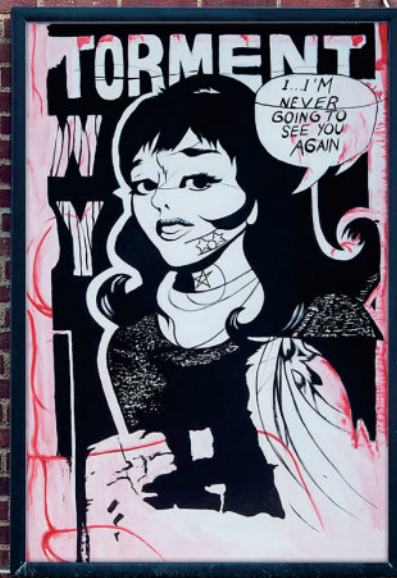

# PAINTING

**Painting #10**  
6213163010

Painting made of canvas  
and acrylic paint

L 180 x W 120 x H 4 - € 106,00

**Painting #11**  
6213163011

Painting made of canvas  
and acrylic paint

L 120 x W 80 x H 4 - € 63,00