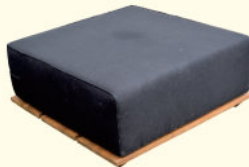

Malaga Ottoman
6210770009

Patio modular lounge made of recycled teak with cushion set.

Cushion Regency SR 10 -Sunny Guard, 100% polyester, black color, Density 22

L 90 x W 90 x H 30 - € 176,00