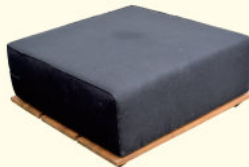

L 180 x W 90 x H 60 - \$ 794,00

Malaga Single Seater
6210770007

Patio modular lounge made of recycled teak with cushion set.

Cushion Regency SR 10 -Sunny Guard, 100% polyester, black color, Density 22

L 90 x W 90 x H 60 - \$ 480,00